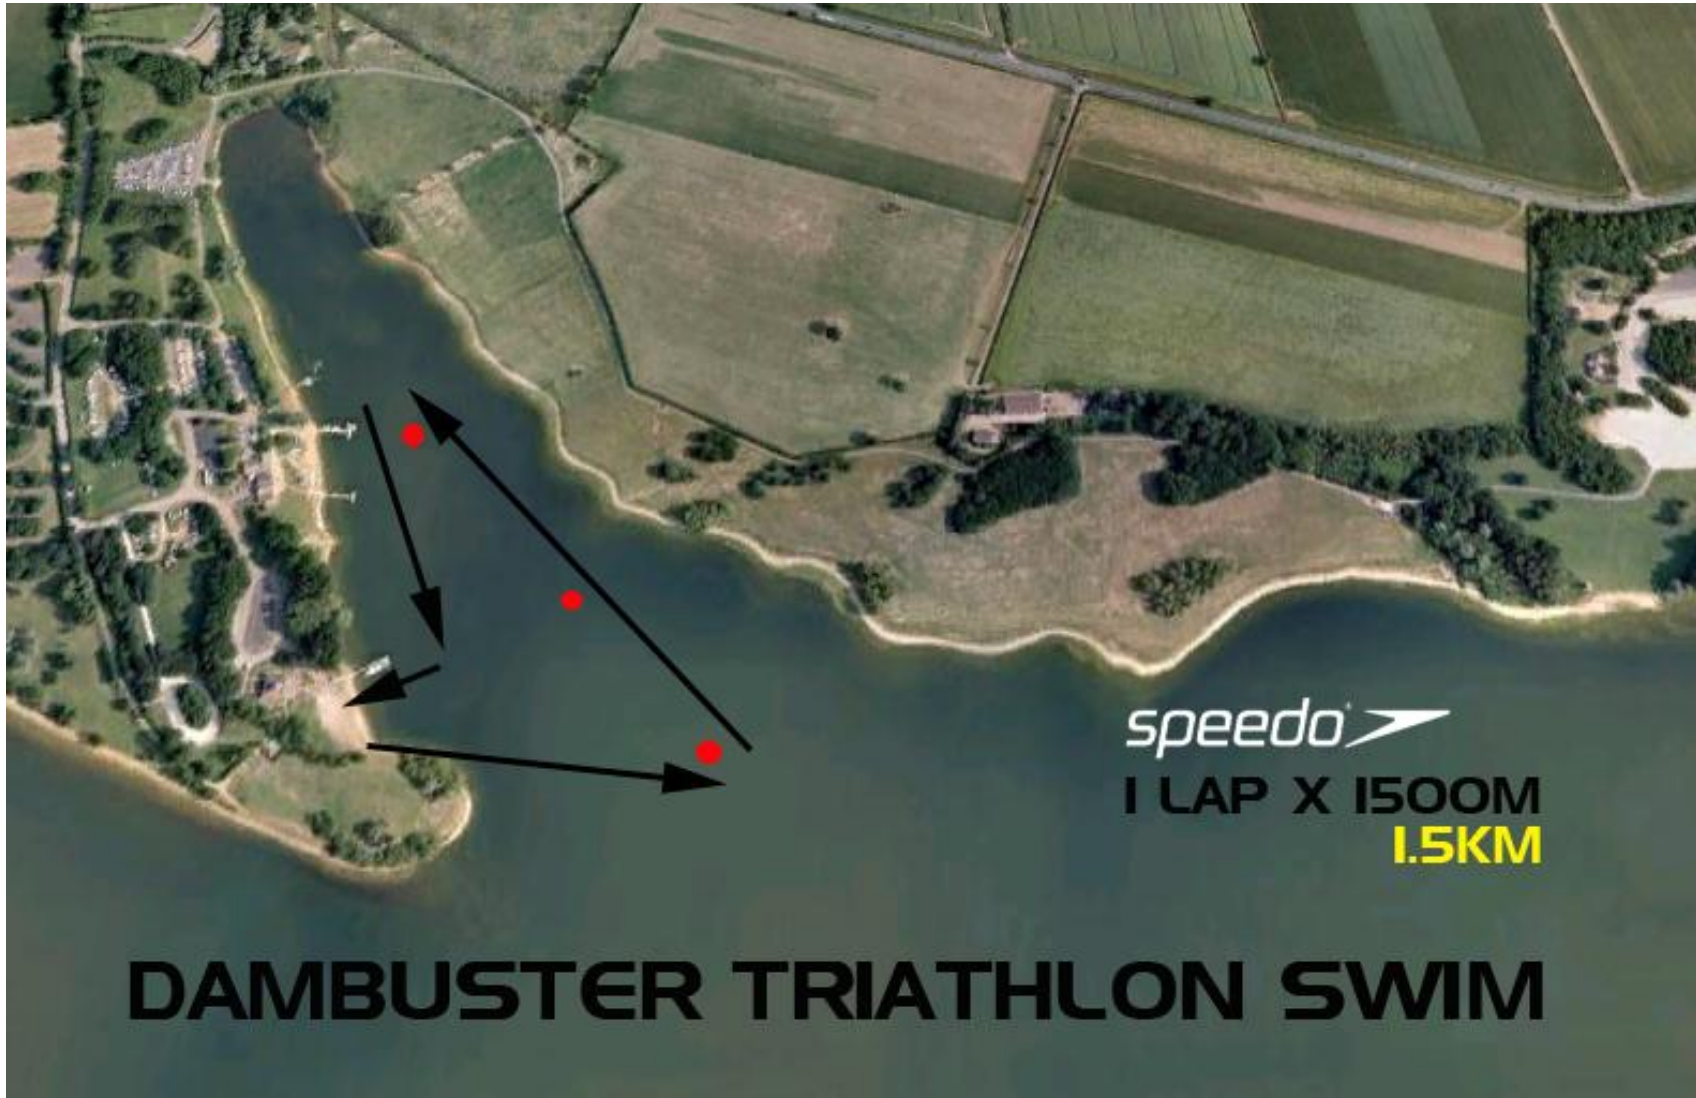

LOCATION MAP

HQ address;
Rutland Watersports Centre
Bull Brigg Lane
Whitwell - LE15 5BL

SWIM MAP

BIKE MAP

DAMBUSTER TRIATHLON BIKE

RUN MAP